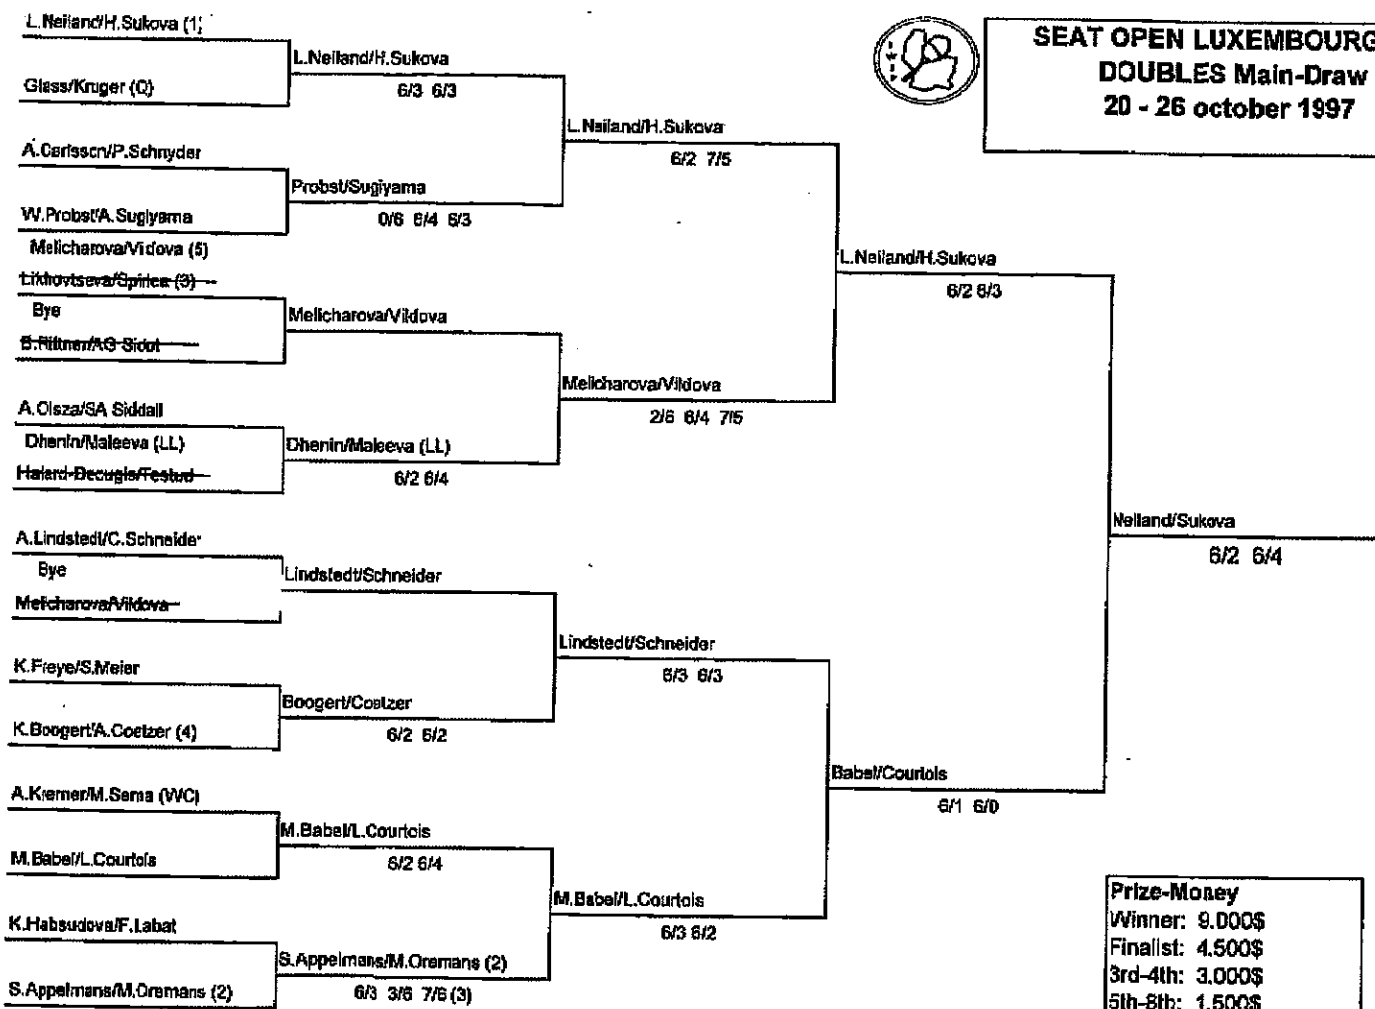

**SEAT OPEN LUXEMBOURG '97  
SINGLES MAIN DRAW  
20 - 26 october 1997**

**SEAT OPEN LUXEMBOURG '97**  
**DOUBLES Main-Draw**  
**20 - 26 october 1997**

**Prize-Money**  
 Winner: 9.000\$  
 Finalist: 4.500\$  
 3rd-4th: 3.000\$  
 5th-8th: 1.500\$  
 9th-16th: 750\$

**Seeded Doubles**  
 1) Nelland/Sukova  
 2) Appelmans/Oremans  
 3) Likhovtseva/Spirica  
 4) Boogert/Coetzer  
 5) Melicharova/Vidova