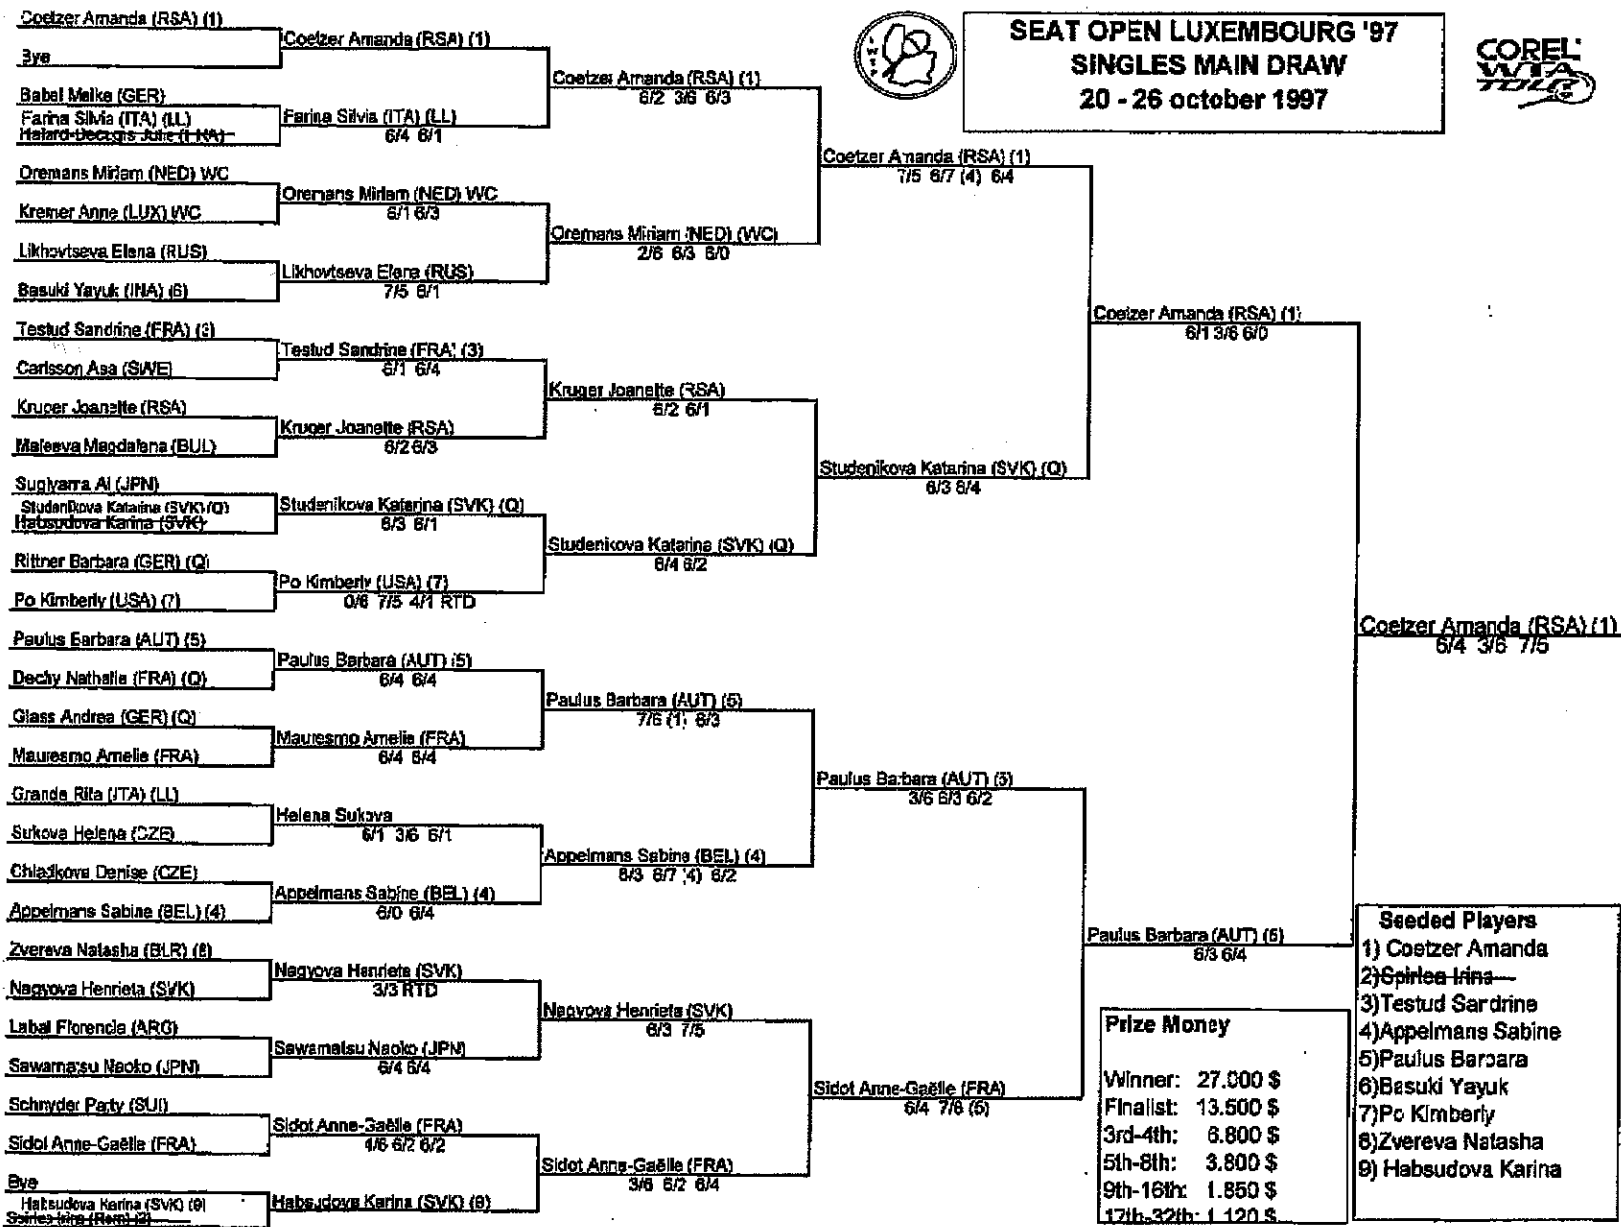

**SEAT OPEN LUXEMBOURG '97  
SINGLES MAIN DRAW  
20 - 26 october 1997**

**SEAT OPEN LUXEMBOURG '97**  
**DOUBLES Main-Draw**  
**20 - 26 october 1997**

**Prize-Money**  
 Winner: 9.000\$  
 Finalist: 4.500\$  
 3rd-4th: 3.000\$  
 5th-8th: 1.500\$  
 9th-16th: 750\$

**Seeded Doubles**  
 1) Nelland/Sukova  
 2) Appelmans/Oremans  
 3) Likhovtseva/Spirica  
 4) Boogert/Coetzer  
 5) Melicharova/Vidova