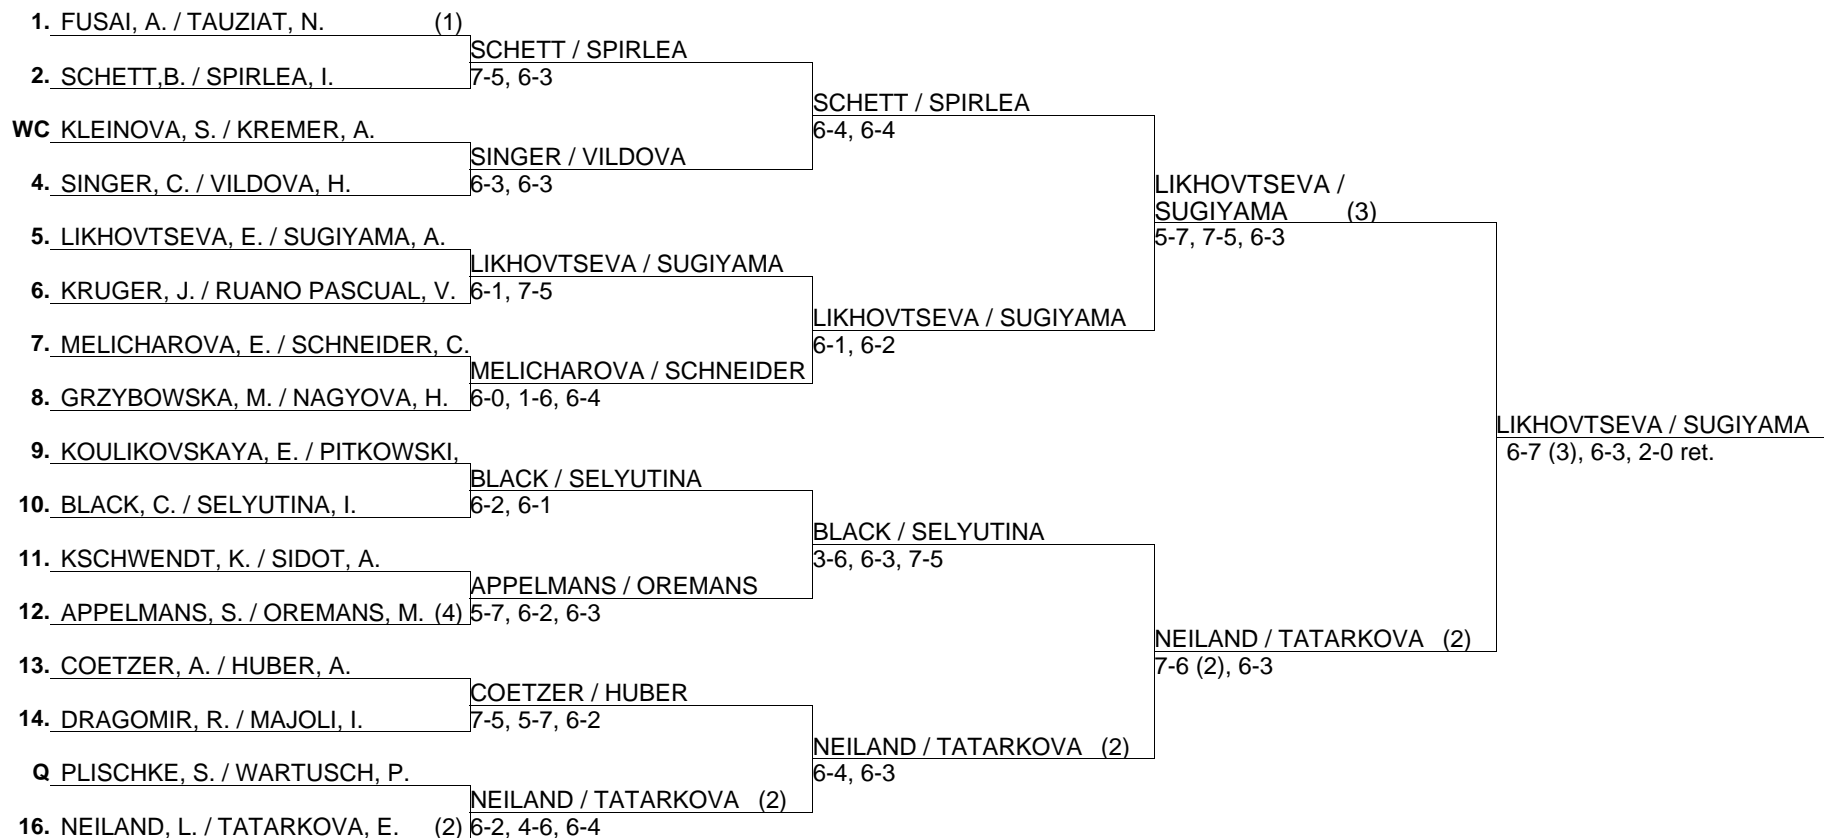

City Luxembourg City, Luxembourg
Main Draw Date October 26-31, 1998
Qualifying Date October 24-26, 1998
Prize Money● 9th-16th
Draw 30M / 32Q / 16D
Surface Supreme/ Indoor
Winner of this event

Finalist \$13,500
3rd-4th \$6,600
5th-8th \$3,600
\$1,700
17th-32 \$1,120

2. PIERCE, Mary
3. SPIRLEA, Irina
4. COETZER, Amanda
5. SUGIYAMA, Ai
6. HUBER, Anke
7. MAJOLI, Iva
8. NAGYOVA,

| | | PRIZE MONEY | | SEEDED PLAYERS | |
|--------------------------------------|-----------------------------|-----------------|---------|----------------|-----------------|
| Tournament | Seat Open Luxembourg | Winner | \$9,000 | 1. | FUSAI / TAUZIAT |
| City | Luxembourg City, Luxembourg | Finalist | \$4,500 | 2. | NEILAND / |
| Main Draw Date | October 26-31, 1998 | 3rd-4th | \$3,000 | 3. | LIKHOVTSEVA / |
| Qualifying Date | October 24-26, 1998 | 5th-8th | \$1,500 | 4. | APPELMANS / |
| Prize Money | \$164,250 | 9th-16th | \$750 | | |
| Draw | 30M / 32Q / 16D | | | | |
| Surface | Supreme/ Indoor | | | | |
| Winner of this event feeds up | ----- | | | | |