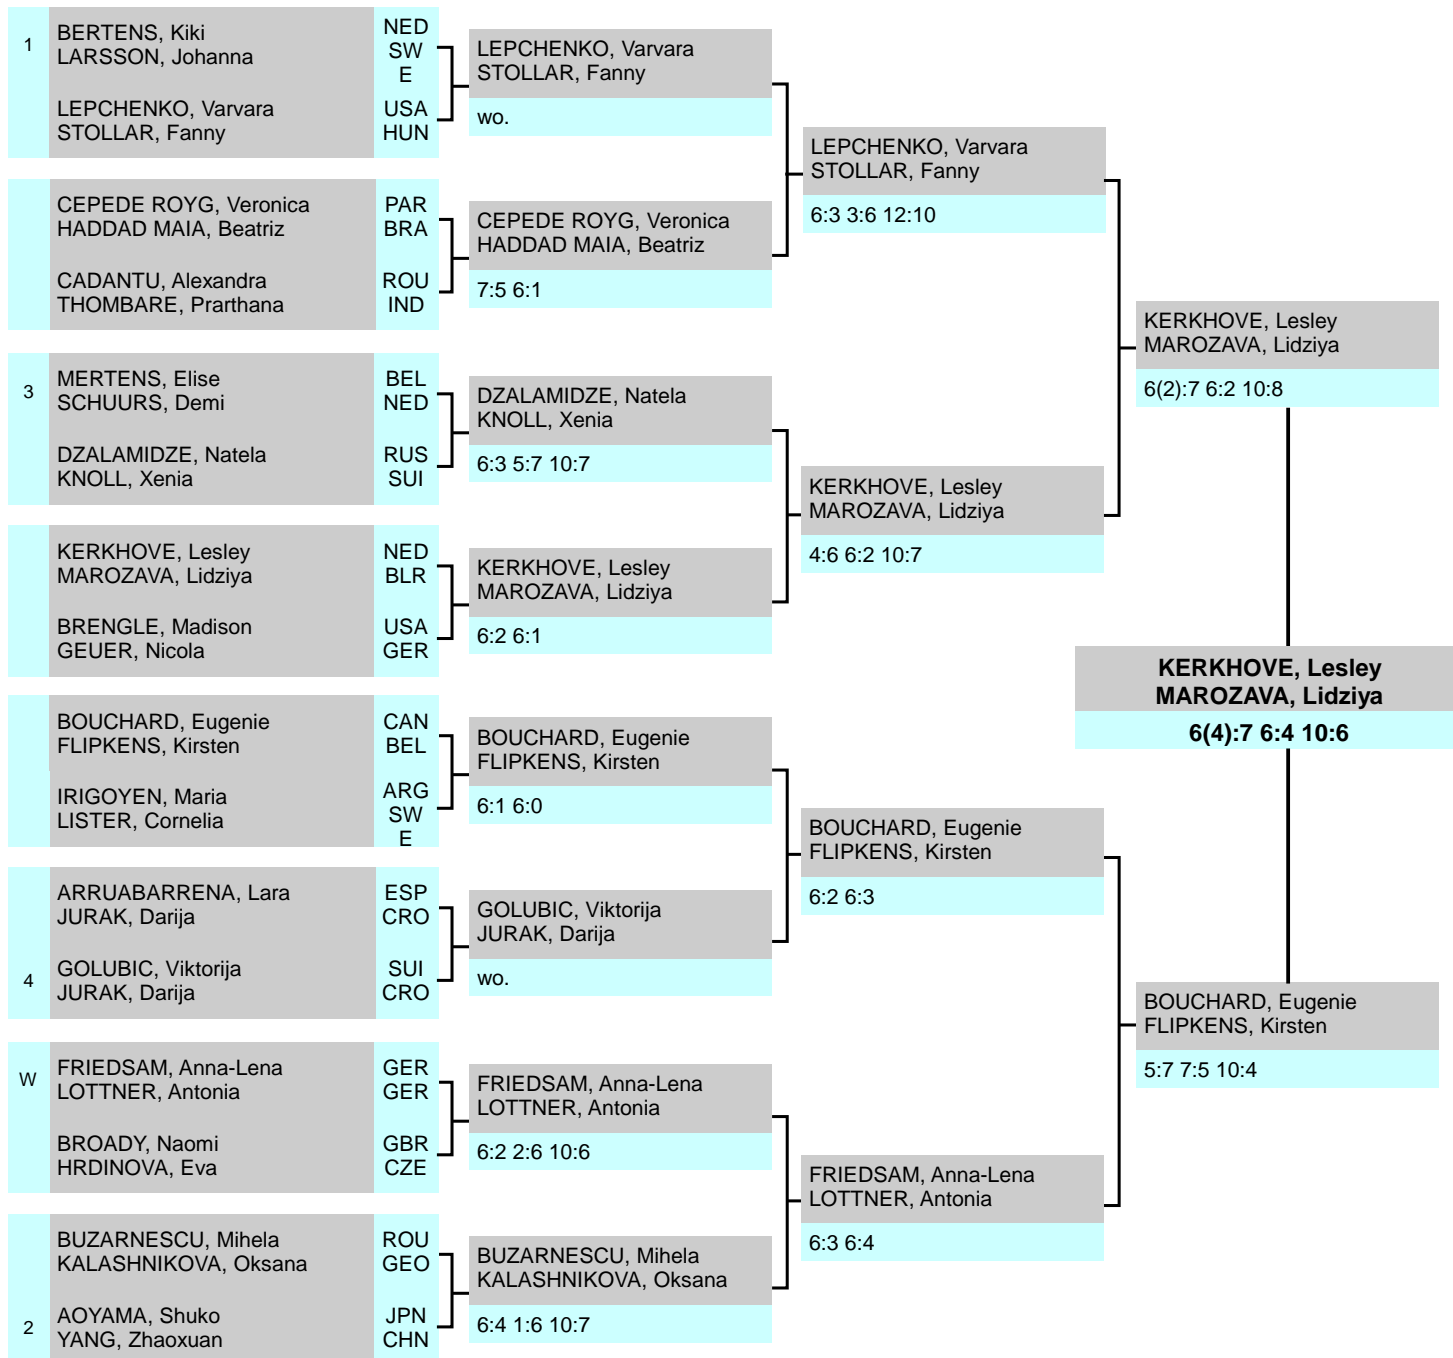

MAIN DRAW DOUBLES

Last update : 21/10/2017 14:30